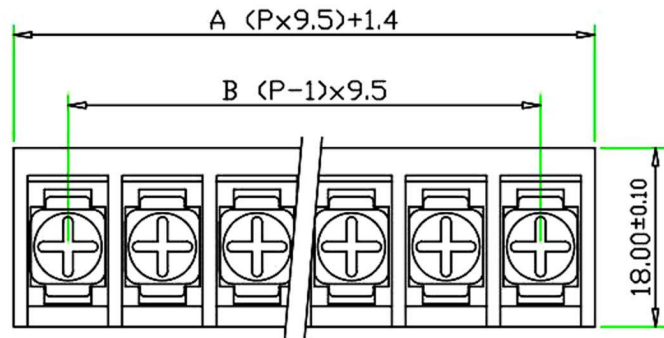

A

SPECIFICATIONS

- ① Housing Material: Polyamide 66(UL94V-0), Black
- ② Screw: M3.5 Nickel Plated Steel
- ③ Terminals: Tin Plated Brass

Screws Torque: 10 In-Lb  
 Wire Range: 14~22 AWG  
 Rated: 15 Amperes.AC250V  
 Operation Temperature: -55°C~+95°C  
 Insulation withstands volt: AC2000V min  
 Insulation resistance: >1000MΩ or more at DC500V

| POLE | 2     | 3     | 4     | 5     | 6     | 7     | 8     | 9     | 10    | 11    | 12    | 13    | 14    | 15    |       |       |       |
|------|-------|-------|-------|-------|-------|-------|-------|-------|-------|-------|-------|-------|-------|-------|-------|-------|-------|
| A    | 20.4  | 29.9  | 39.4  | 48.9  | 58.4  | 67.9  | 77.4  | 86.9  | 96.4  | 105.9 | 115.4 | 124.9 | 134.4 | 143.9 |       |       |       |
| B    | 9.5   | 19    | 28.5  | 38    | 47.5  | 57    | 66.5  | 76    | 85.5  | 95    | 104.5 | 114   | 123.5 | 133   |       |       |       |
| POLE | 16    | 17    | 18    | 19    | 20    | 21    | 22    | 23    | 24    | 25    | 26    | 27    | 28    | 29    | 30    | 31    | 32    |
| A    | 153.4 | 162.9 | 172.4 | 181.9 | 191.4 | 200.9 | 210.4 | 219.9 | 229.4 | 238.9 | 248.4 | 257.9 | 267.4 | 276.9 | 286.4 | 295.9 | 305.4 |
| B    | 142.5 | 152   | 161.5 | 171   | 180.5 | 190   | 199.5 | 209   | 218.5 | 228   | 237.5 | 247   | 256.5 | 266   | 275.5 | 285   | 294.5 |

|                        |  |   |                                |
|------------------------|--|---|--------------------------------|
| RoHS Compliant         |  | <b>HSM</b> 玄茂科技股份有限公司<br>HSIUAN MAO TECHNOLOGY CO., LTD.  |                                |
| APPD. 核准<br>Betty      | SCALE 比例 参考<br>UNIT 單位 M M<br>PAGE 張數 1 OF 1 | PART NAME 品名<br>9.5mm Closed Barrier Type Terminal Block<br>H=15.0mm XXPin Side Pin Wire Range:14~22AWG<br>Tin Plating Black Color ROHS | PART NO. 料號<br>C0947-XXBWTB00R |
| DATE 制表日<br>2015/07/15 | SIZE 紙張尺寸 A 4<br>REV. 版次 A                   |   |                                |