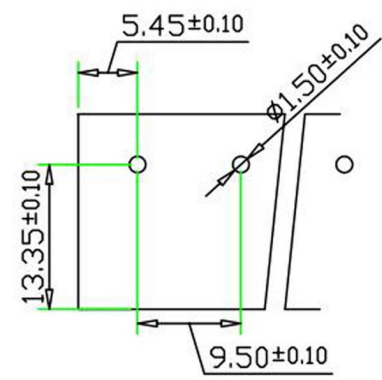

Tolerance ± 0.5

POLE	2	3	4	5	6	7	8	9	10	11	12	13	14	15			
A	20.4	29.9	39.4	48.9	58.4	67.9	77.4	86.9	96.4	105.9	115.4	124.9	134.4	143.9			
B	9.5	19	28.5	38	47.5	57	66.5	76	85.5	95	104.5	114	123.5	133			
POLE	16	17	18	19	20	21	22	23	24	25	26	27	28	29	30	31	32
A	153.4	162.9	172.4	181.9	191.4	200.9	210.4	219.9	229.4	238.9	248.4	257.9	267.4	276.9	286.4	295.9	305.4
B	142.5	152	161.5	171	180.5	190	199.5	209	218.5	228	237.5	247	256.5	266	275.5	285	294.5

RoHS Compliant		HSM 玄茂科技股份有限公司 HSIUAN MAO TECHNOLOGY CO., LTD.	
APPD. 核准 Betty	SCALE 比例 参考 UNIT 單位 M M PAGE 張數 1 OF 1	PART NAME 品名 9.5mm Closed Barrier Type Terminal Block H=15.0mm XXPin Side Pin Wire Range:14~22AWG Tin Plating Black Color ROHS	PART NO. 料號 C0947-XXBWTB00R
DATE 制表日 2015/07/15	SIZE 紙張尺寸 A 4 REV. 版次 A		

A

B

C

D

E

F

G

H