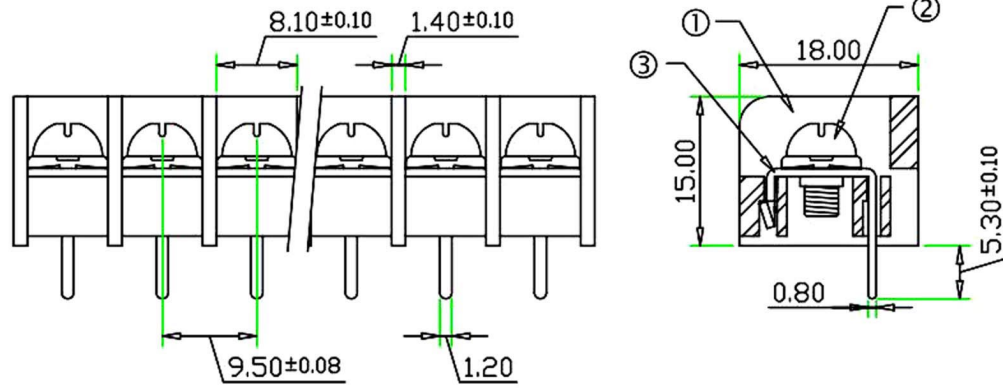

Tolerance ± 0.5

POLE	2	3	4	5	6	7	8	9	10	11	12	13	14	15			
A	20.4	29.9	39.4	48.9	58.4	67.9	77.4	86.9	96.4	105.9	115.4	124.9	134.4	143.9			
B	9.5	19	28.5	38	47.5	57	66.5	76	85.5	95	104.5	114	123.5	133			
POLE	16	17	18	19	20	21	22	23	24	25	26	27	28	29	30	31	32
A	153.4	162.9	172.4	181.9	191.4	200.9	210.4	219.9	229.4	238.9	248.4	257.9	267.4	276.9	286.4	295.9	305.4
B	142.5	152	161.5	171	180.5	190	199.5	209	218.5	228	237.5	247	256.5	266	275.5	285	294.5

RoHS Compliant		HSM 玄茂科技股份有限公司 HSIUAN MAO TECHNOLOGY CO., LTD.	
APPD. 核准 Betty	SCALE 比例 参考 UNIT 單位 M M PAGE 張數 1 OF 1	PART NAME 品名 9.5mm Closed Barrier Type Terminal Block H=15.0mm XXPin Side Pin Wire Range:14~22AWG Tin Plating Black Color ROHS	PART NO. 料號 C0947-XXBWTB00R
DATE 制表日 2015/07/15	SIZE 紙張尺寸 A 4 REV. 版次 A		

A

B

C

D

E

F

G

H